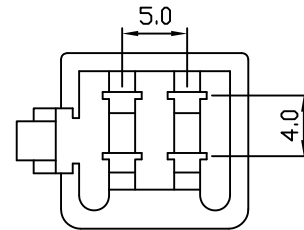

E631H-K .157" (4.0mm) PITCH HOUSING

unit:mm

Features:

- * MAT'L: NYLON 66 UL94V-2
- * MATES WITH: E631 SERIES TERMINAL
- * ACCEPTS WITH: E731-K SERIES HOUSING

E631H-02K<1X2>

E631H-03K<1X3>

E631H-04K<2X2>

E631H-09K<2X3>

E631H-09K<3X3>

PART NO.	A	B	C
E631H-02K<1X2>	9.3	30.0	9.2
E631H-03K<1X3>	9.3	30.0	13.2
E631H-04K<2X2>	14.5	30.0	9.2
E631H-06K<2X3>	14.5	30.0	13.2
E631H-09K<3X3>	19.4	30.0	13.2