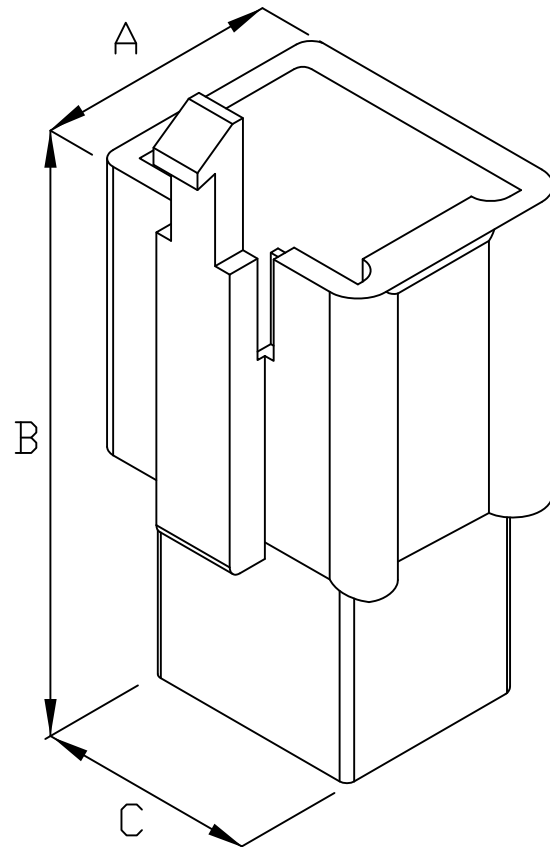

E631H-K .157" (4.0mm) PITCH HOUSING

unit:mm

Features:

- * MAT'L: NYLON 66 UL94V-2
- * MATES WITH: E631 SERIES TERMINAL
- * ACCEPTS WITH: E731-K SERIES HOUSING

E631H-02K<1X2>

E631H-03K<1X3>

E631H-04K<2X2>

E631H-09K<2X3>

E631H-09K<3X3>

PART NO.	A	B	C
E631H-02K<1X2>	9.3	30.0	9.2
E631H-03K<1X3>	9.3	30.0	13.2
E631H-04K<2X2>	14.5	30.0	9.2
E631H-06K<2X3>	14.5	30.0	13.2
E631H-09K<3X3>	19.4	30.0	13.2