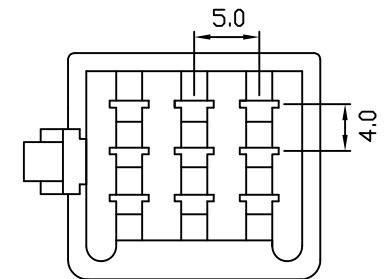

E631H-K .157" (4.0mm) PITCH HOUSING

unit:mm

Features:

- * MAT'L: NYLON 66 UL94V-2
- * MATES WITH: E631 SERIES TERMINAL
- * ACCEPTS WITH: E731-K SERIES HOUSING

E631H-02K<1X2>

E631H-03K<1X3>

E631H-04K<2X2>

E631H-09K<2X3>

E631H-09K<3X3>

PART NO.	A	B	C
E631H-02K<1X2>	9.3	30.0	9.2
E631H-03K<1X3>	9.3	30.0	13.2
E631H-04K<2X2>	14.5	30.0	9.2
E631H-06K<2X3>	14.5	30.0	13.2
E631H-09K<3X3>	19.4	30.0	13.2