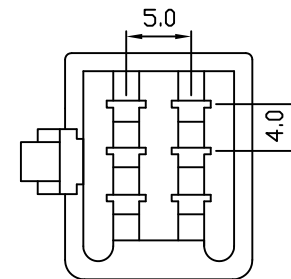

E631H-K .157" (4.0mm) PITCH HOUSING

unit:mm

Features:

- * MAT'L: NYLON 66 UL94V-2
- * MATES WITH: E631 SERIES TERMINAL
- * ACCEPTS WITH: E731-K SERIES HOUSING

E631H-02K<1X2>

E631H-03K<1X3>

E631H-04K<2X2>

E631H-09K<2X3>

E631H-09K<3X3>

PART NO.	A	B	C
E631H-02K<1X2>	9.3	30.0	9.2
E631H-03K<1X3>	9.3	30.0	13.2
E631H-04K<2X2>	14.5	30.0	9.2
E631H-06K<2X3>	14.5	30.0	13.2
E631H-09K<3X3>	19.4	30.0	13.2