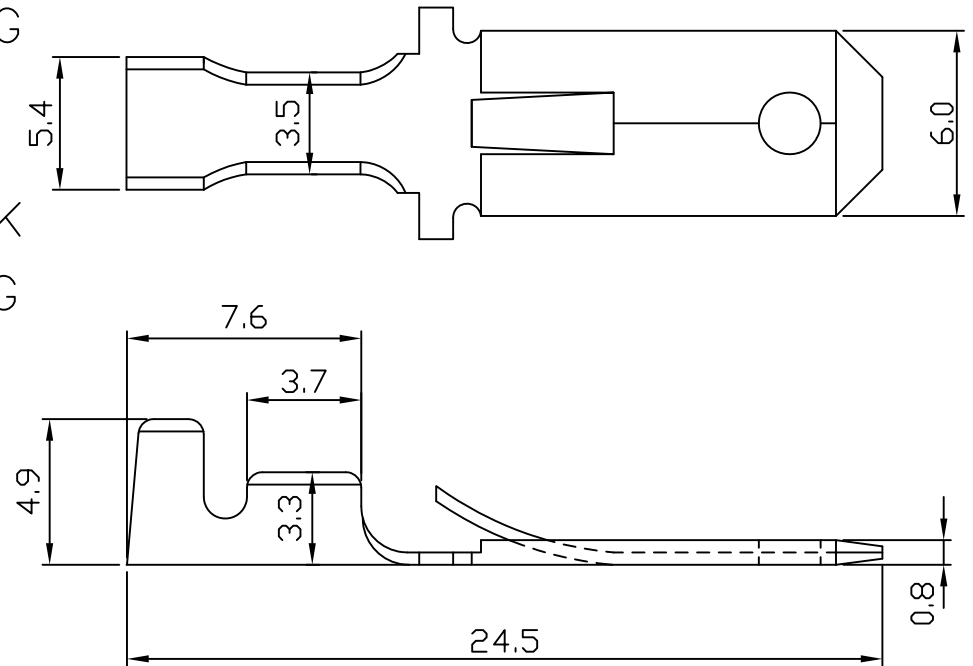

E661 CRIMP TERMINAL

unit:mm

Features:

- * THICKNESS: 0.4mm
- * MAT'L: BRASS
- * TREATMENT: CHEMICAL GRADING
- * MATES WITH: E761 SERIES
TERMINAL
- * ACCEPTS WITH: E661H E661H-K
E661H-S SERIES HOUSING

PART NO.	WIRE RANGE	INSULATION O.D.	MATERIAL	FINISH	QTY/REEL
E661	AWG#18-#22	φ3.8~φ2.0mm	BRASS	—	5,000