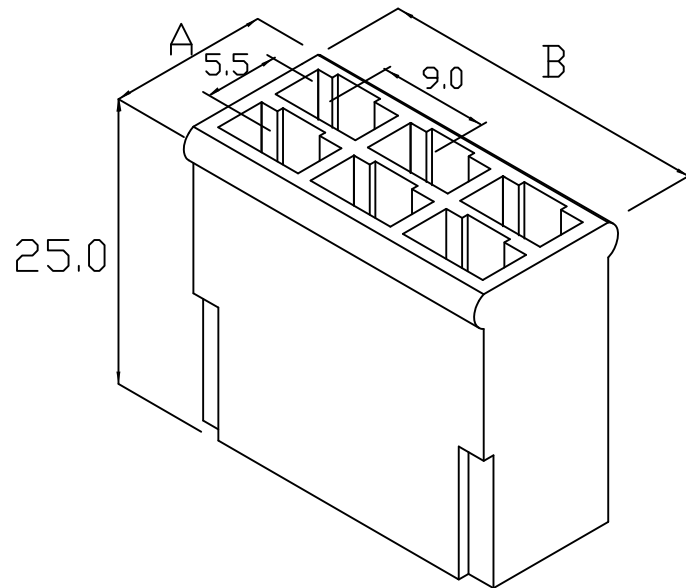

E761H SERIES

unit:mm

Features:

- * MAT'L: NYLON 66 UL 94V-2
- * MATES WITH E761 SERIES TERMINAL
- * MATES WITH E661 SERIES HOUSING

E761H-01

E761H-02

E761H-03

E761H-04(2X2)

E761H-06(2X3)

E761H-08(2X4)

PRAT NO	A	B
E761H-01	6.5	10.0
E761H-02	15.3	10.0
E761H-03	16.5	13.0
E761H-04 (2X2)	12.0	19.0
E761H-06 (2X3)	12.0	28.0
E761H-08 (2X4)	12.0	37.0